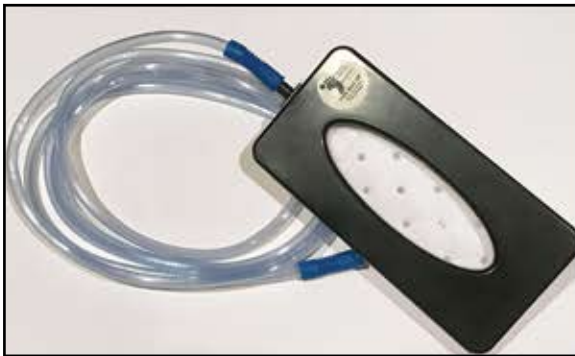

Fluid on the Floor?

Plugs directly into your fluid waste system manifolds or wall suction canisters!

Big FOOT Suction and Absorbent Floor Mats deliver maximum flexibility in floor fluid management. Two options and a modular solution enable users to dry up messy floors in the most effective manner.

**Big Foot Suction and
Absorbent Floor Mats**

Patent Pending

Big FOOT Suction

Absorbent Floor Mats, Suction Discs, & Kits

Original

Flexible - Customized products to your specific usage needs.

Suction + Absorption - Choose the absorbent floor mat to place on dry floor and Big FOOT to suction the fluid as it hits the floor. Use a combination of the mat and suction device to best meet your needs.

Efficient - Reduce set up and clean up time. Hands free for ease of use.

Safe - Reduce the chance of slipping by using the absorbent floor mat and suction combo.

Save - Realize a cost savings over competitive solutions, and reduce your waste volume.